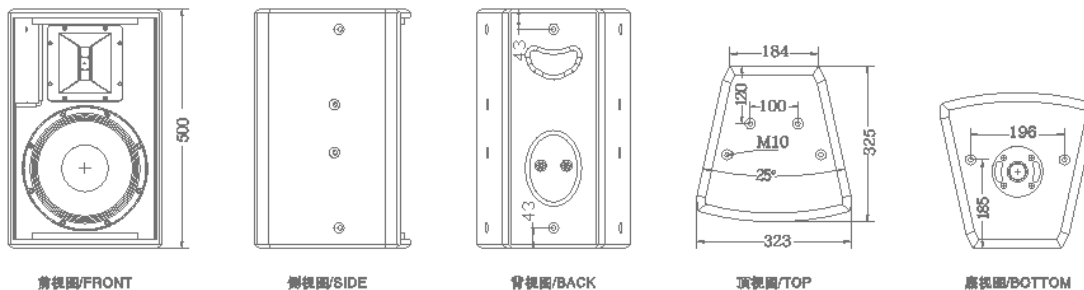

音箱技术参数 Technique specification

Drivers	单元组成	LF 低频:1x10" /2.5"Voice-coil (65mm 音圈) HF 高频:1x1" /1.75"Voice-coil (44mm 音圈)
Frequency response	频率响应(-3dB)	55-18K Hz 赫兹
Dispersion (HxV)	覆盖角度 (-6dB)	90°x60°号角可 90°旋转 (Rotatable Horn)
Sensitivity	灵敏度	95 分贝/1 瓦.1 米
Maximum SPL	最大声压级	119dB/AES 连续 ; 125dB/Peak 峰值
Nominal Impedance	标称阻抗	8 欧姆 (OHMS)
Power handling	功率承受	250W(AES 额定)/1000W (Peak 峰值)
Connectors	输入连接器	2xSpeakon NL4MP
Recommended AMP	推荐功放功率	375W - 500W @8Ω
Finish	表面处理	咖啡色环保耐磨油漆涂装 Environmentally Friendly Water- Based Wear-resistant Black Paint
Handing Position	吊装	内置多点螺丝承重吊挂和 1xΦ35mm 支撑座 Built-in Multi-point Screws Bearing Hang ing And 1xΦ35mm Support Base
Dimensions(HXWXD)	外形尺寸	500mmx(F323,R184)mmx325mm
Net Weight	净重	18kg