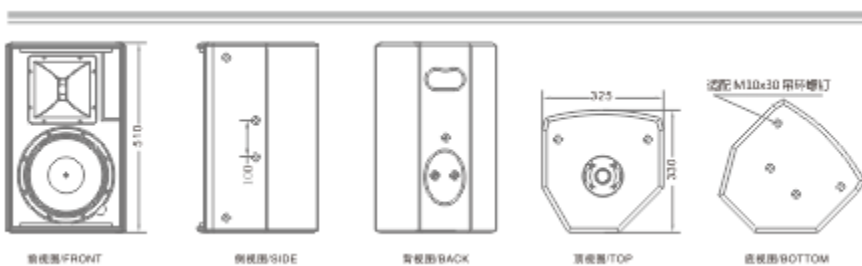

AX-SERIES AX-10

内置无源分频器驱动的 **2** 单元/两音路监听多功能全频音箱

Built-in Passive Divider Driven Two Way To Monitor Multi-function All Frequency Speakers

适用范围 Application

剧场、礼堂、多功能厅、KTV 房间、音乐酒吧等要求高的场所,也可作监听使用
Theater, Hall, Multi-function Hall, Ktv Room, Music Bars For High Places, Can Also Be Used for Monitoring

低音频段补强 Reinforcing Bass Frequencies

若需要增强音乐感, 延展低音频段, 可适配 SB-115 或 SB-118 超低音箱

If You Need To Extend The Sense Of Music, Extended Bass Frequencies, Can Be Adapted To SB-115 Or SB-118 super bass speaker

音箱技术参数 Technique specification

Drivers	单元组成	LF 低频: 1x10" / 2.5" Voice-coil (65mm 音圈) / Φ180mm 铝磁 HF 高频: 1x1" / 1.75" Voice-coil (44mm 音圈) / 1.75" PE 膜 Φ120mm 铝磁
Frequency response	频率响应(-3dB)	55-19K Hz 赫兹
Dispersion (HxV)	覆盖角度 (-6dB)	80°x50°号角可 90°旋转 (Rotatable Horn)
Sensitivity	灵敏度	96 分贝/1 瓦.1 米
Maximum SPL	最大声压级	121dB/AES 连续; 127B/Peak 峰值
Nominal Impedance	标称阻抗	8 欧姆 (OHMS)
Power handling	功率承受	300W(连续)/600W(节目) / 1200W (Peak 峰值)
Connectors	输入连接器	2xSpeakon NL4MP
Recommended AMP	推荐功放功率	450W - 600W @8Ω
Finish	表面处理	黑色环保水性耐磨油漆涂装 (客户可选择定制颜色) Environmentally Friendly Water-Based Wear-resistant Black Paint
Handing Position	吊装	内置多点螺丝承重吊挂和 1xΦ35mm 支撑座 Built-in Multi-point Screws Bearing Hanging And 1xΦ35mm Support Base
Dimensions(HXWXD)	外形尺寸	510mmx325mmx330mm
Net Weight	净重	19.5kg

全频音箱系统 AX-SERIES

AX 系列主打多功能应用, 箱体有独具匠心的远、近监听角度设计; 声音还原真实、音域宽阔、动态良好。适用于高水准的扩声场合。